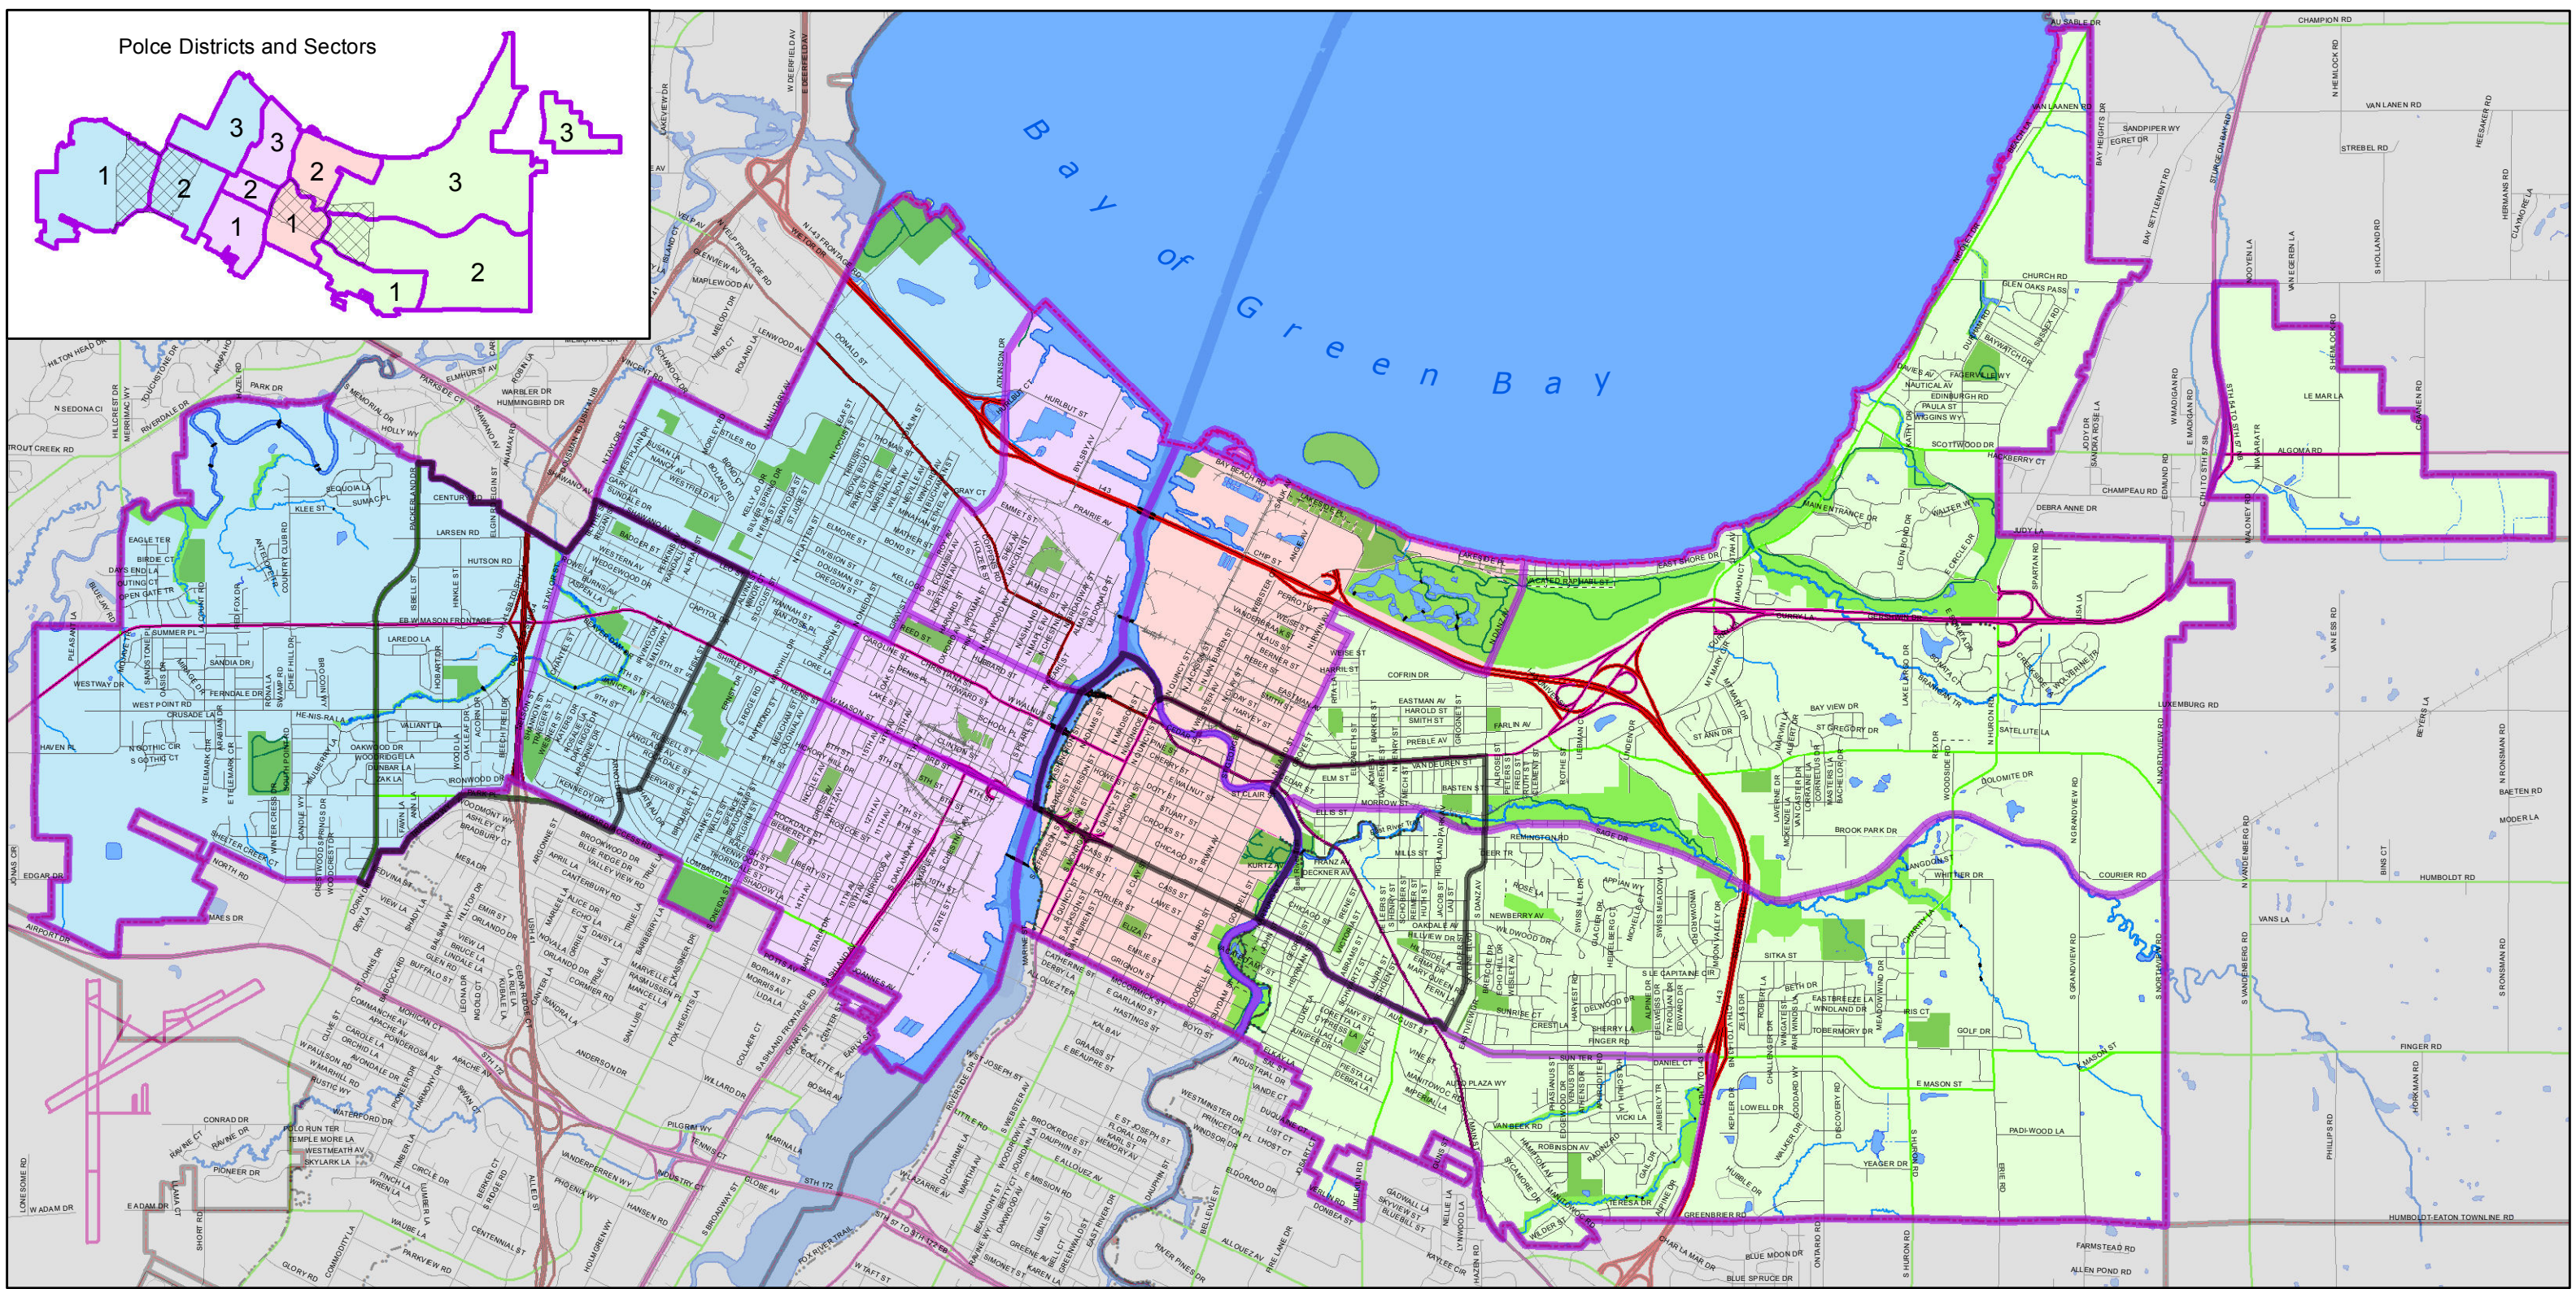

Police Districts and Sectors

This is a compilation of records and data located in various City of Green Bay offices and is to be used for reference purposes only. The City of Green Bay is not responsible for any inaccuracies or unauthorized use of the information contained within. No warranties are implied.

DISTRICT

- A
- B
- C
- D

Sector Boundary

Sector Overlap

City of Green Bay

Police Districts and Sectors