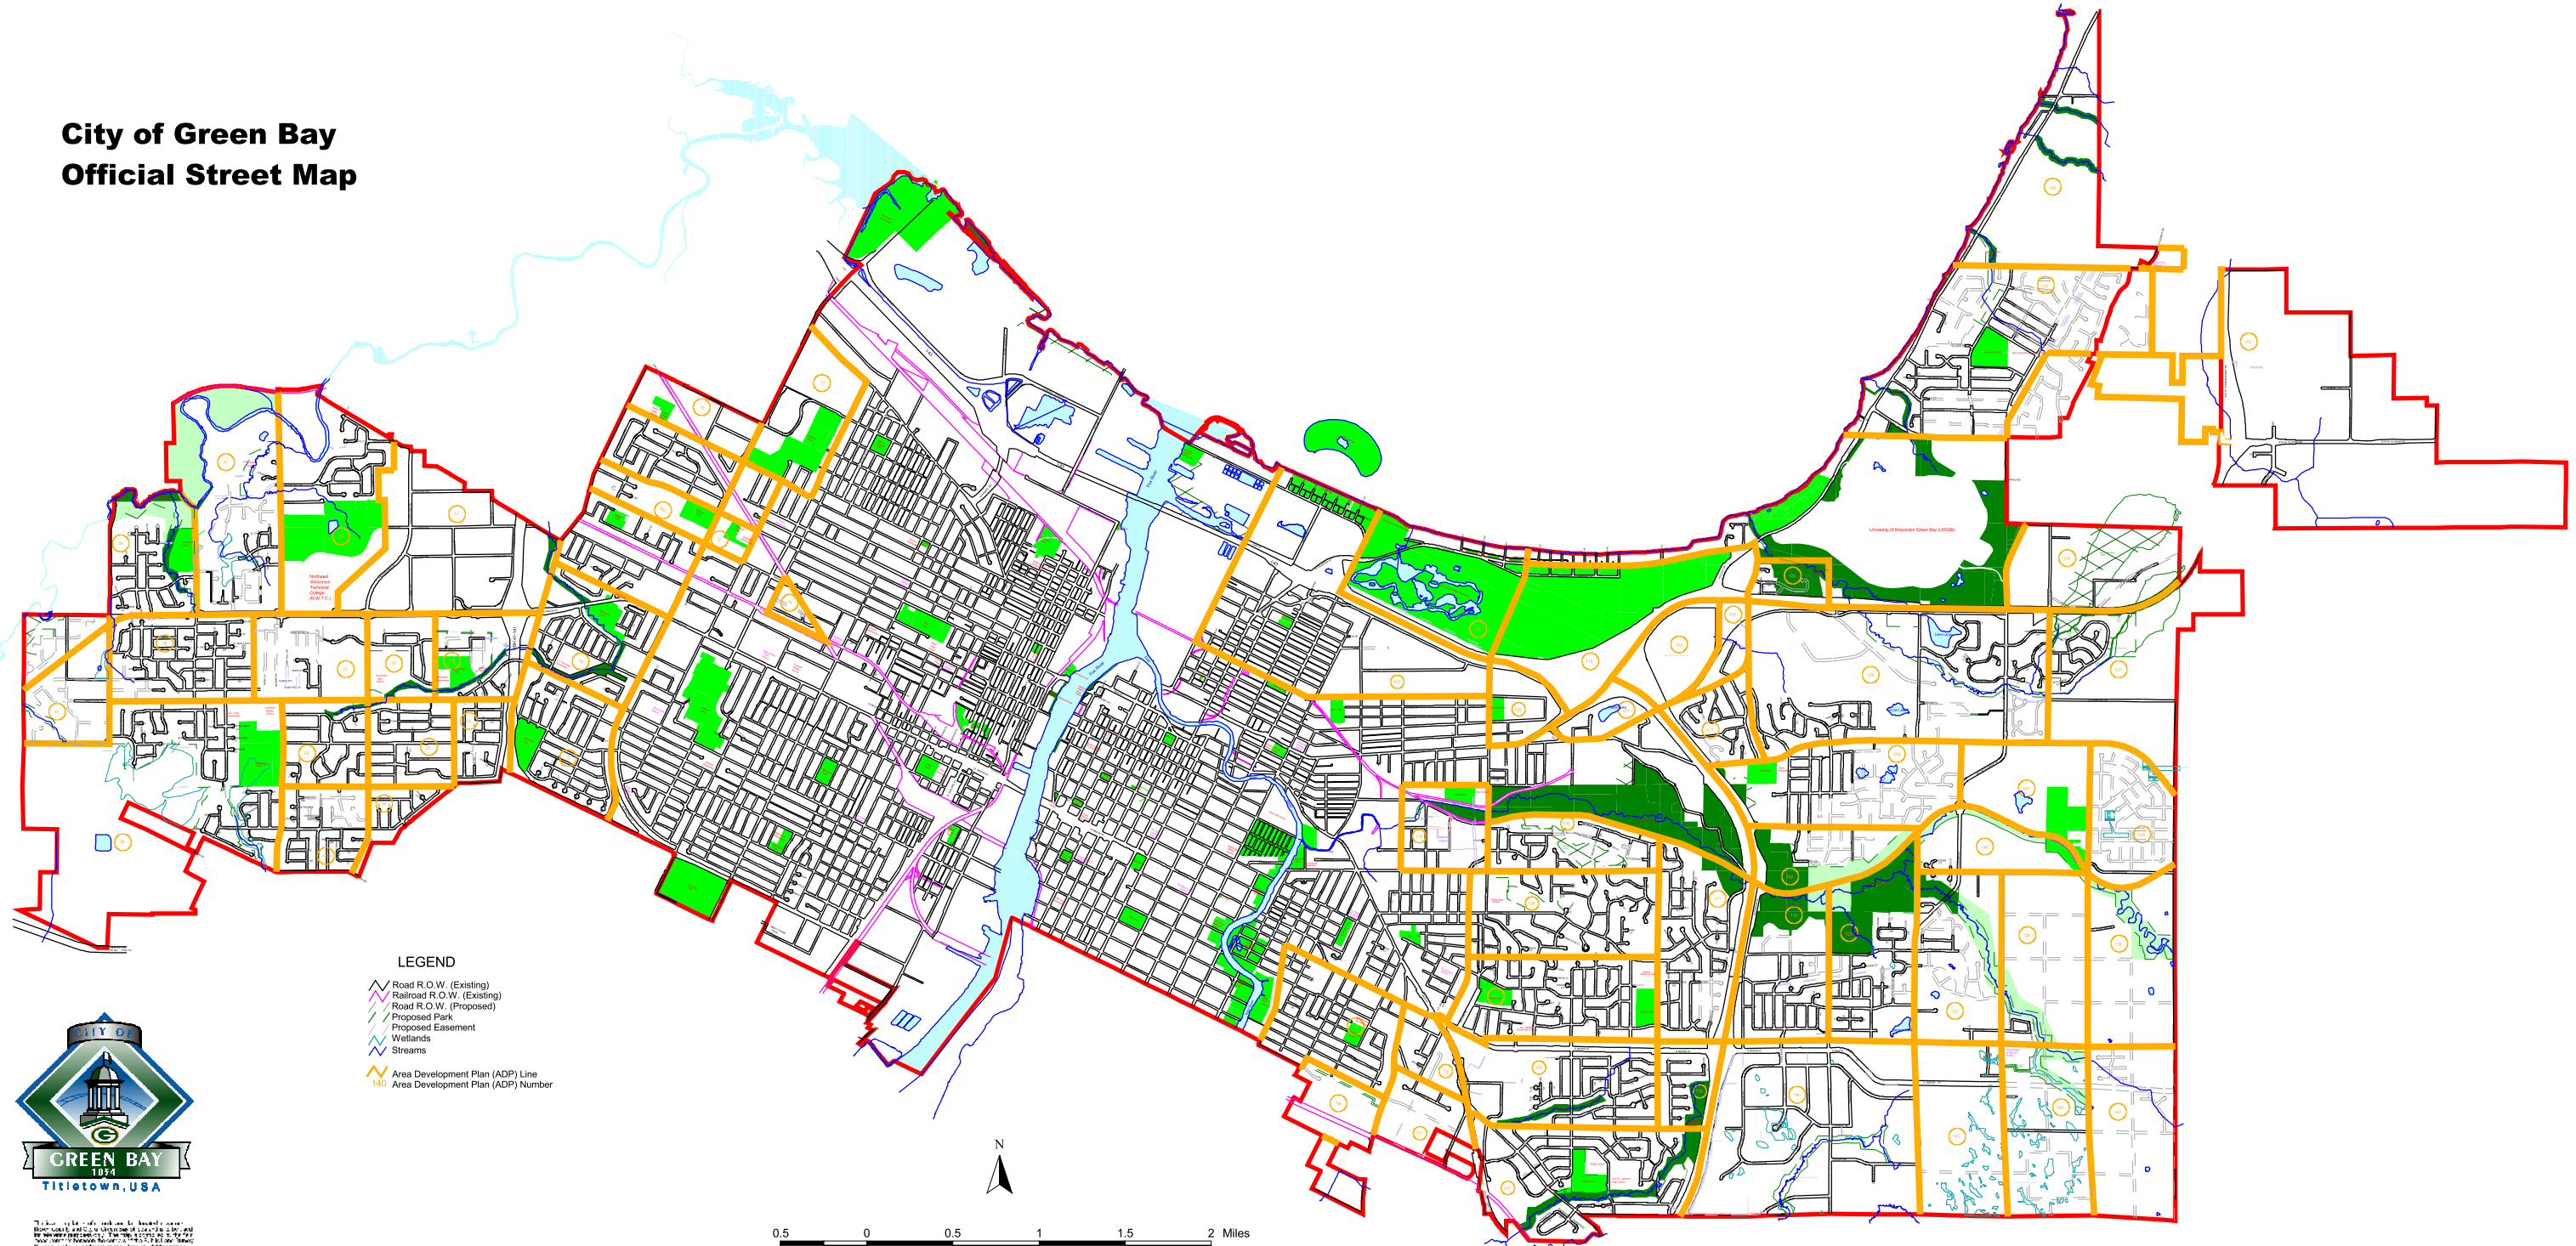

City of Green Bay Official Street Map

1. **LEGEND**
2. Road R.O.W. (Existing)
   - Railroad R.O.W. (Existing)
   - Road R.O.W. (Proposed)
   - Proposed Park
   - Proposed Easement
   - Wetlands
   - Streams
   - Area Development Plan (ADP) Line
   - Area Development Plan (ADP) Number