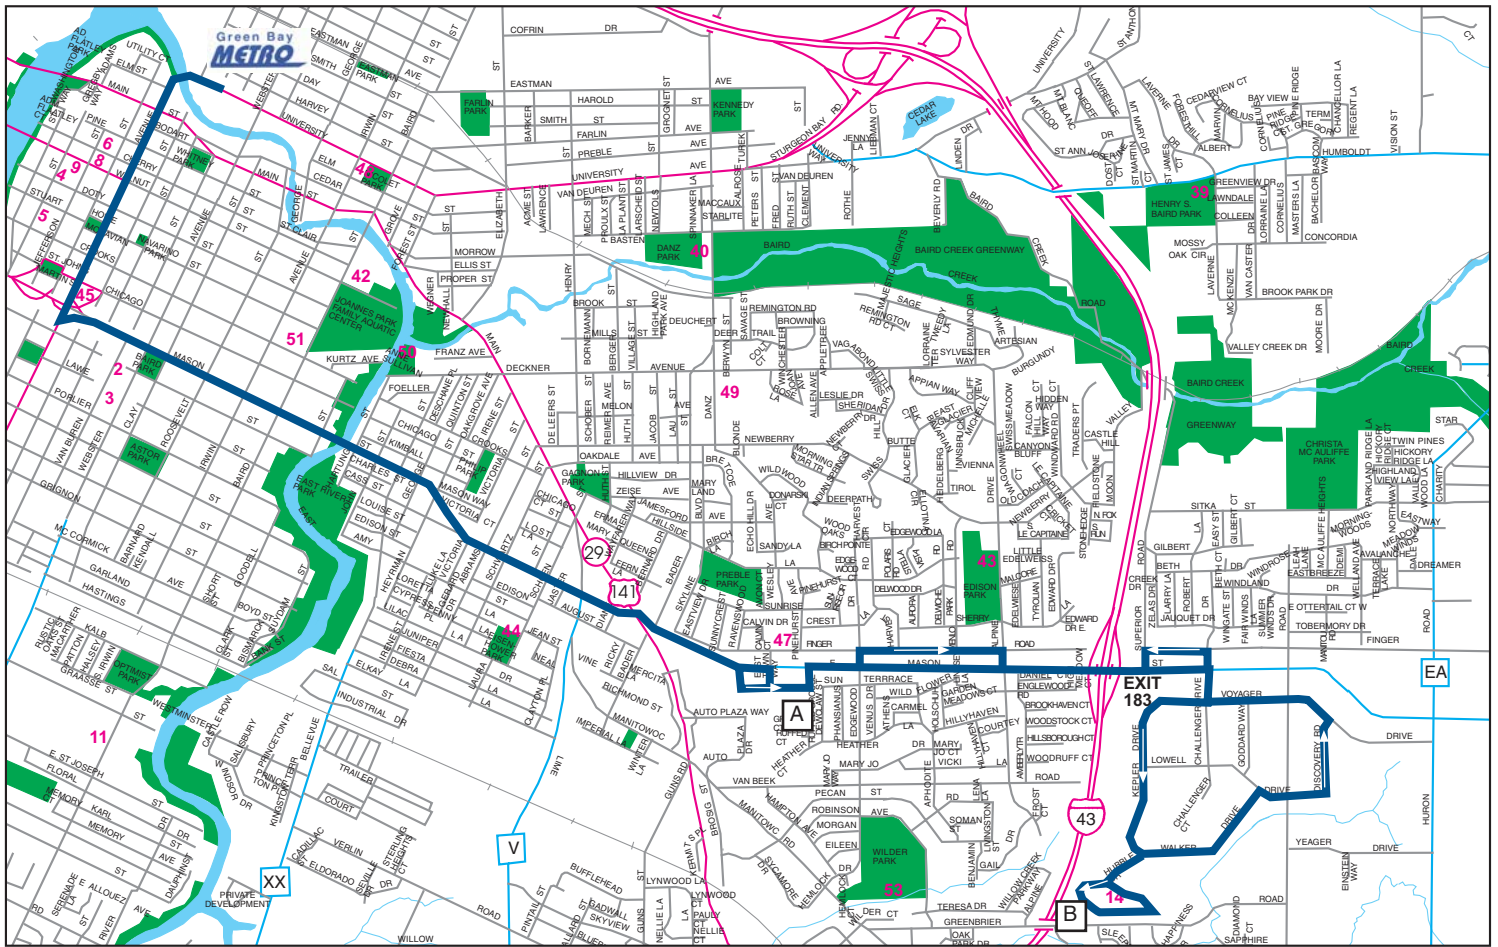

1 - East Mason

■ Weekday Service

Monday - Friday 5:15 AM - 5:45 PM

Outbound 1/2 Hour Service

Transportation Center	:15	:45
Mason & Webster	:21	:51
Mason & Abrams	:25	:55
East Town Mall	:29	:59
Aurora/Bay Care Hospital	:38	:08

Inbound 1/2 Hour Service

Prevea	:43	:13
East Town Mall	:52	:22
Mason & Abrams	:57	:27
Mason & Webster	:01	:31
Transportation Center	:06	:36

■ Weekday Evening & Saturday Service

Monday-Friday 5:45 PM - 9:45 PM (with last bus departing the Transportation Center at 8:45 PM)

Saturday 7:45 AM - 6:45 PM (with last bus departing the Transportation Center at 5:45 PM)

Outbound Hourly Service

Transportation Center	:45
Mason & Webster	:51
Mason & Abrams	:55
East Town Mall	:59
Aurora/Bay Care Hospital	:08

Inbound Hourly Service

Prevea	:13
East Town Mall	:22
Mason & Abrams	:27
Mason & Webster	:31
Transportation Center	:36

- A East Town Mall
- B Aurora/Bay Care Hospital