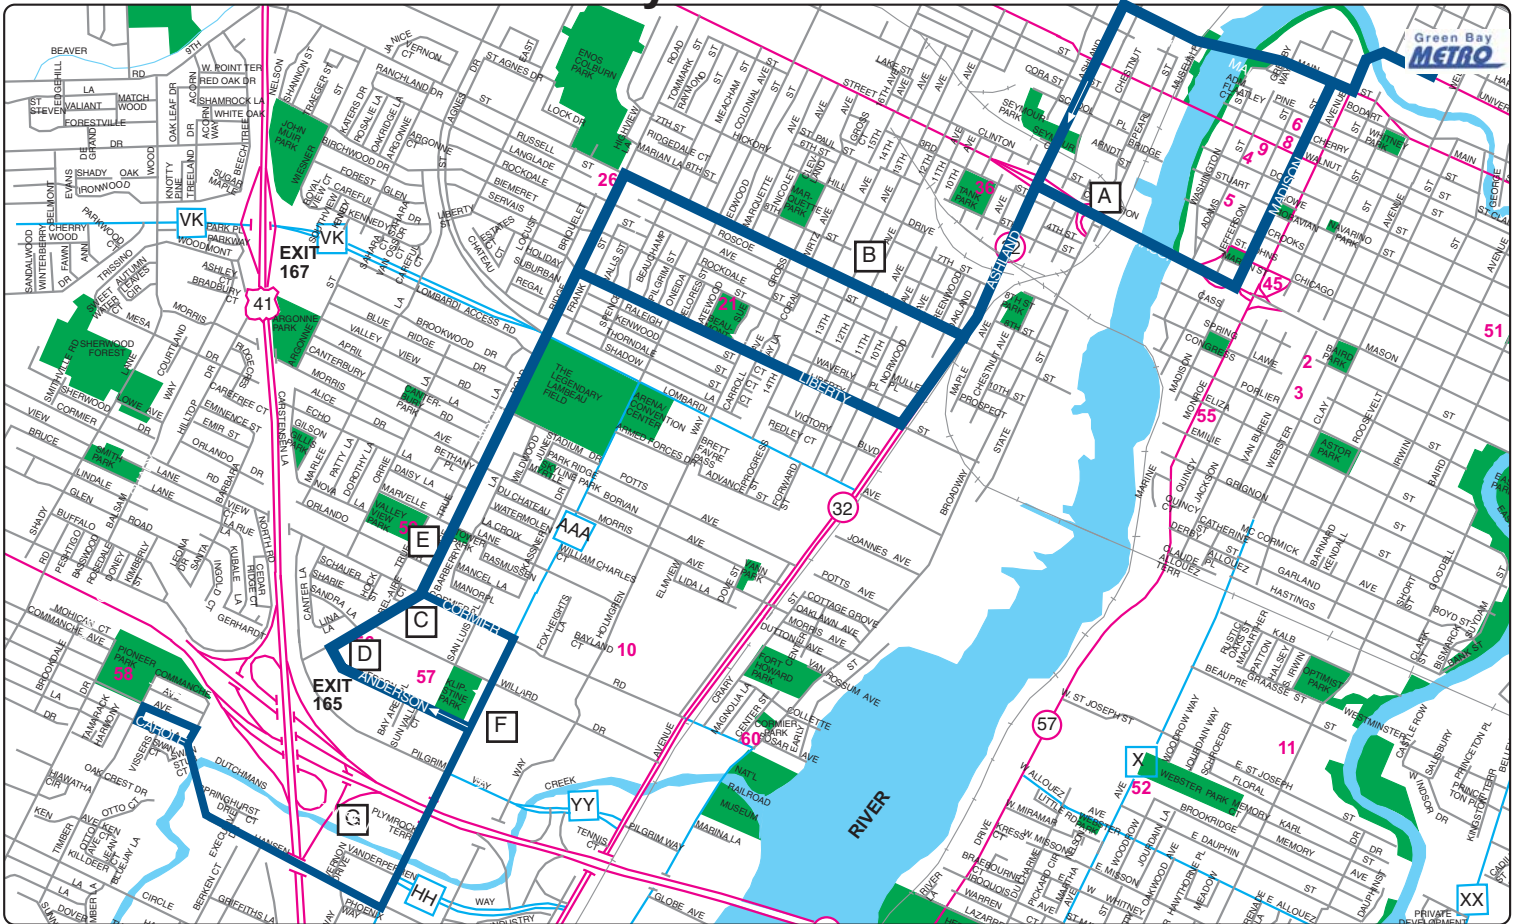

12- Ashwaubenon-Green Bay

Weekday, Weekday Evening, & Saturday Service

Monday - Friday 5:15 AM - 9:15 PM (with last bus departing the Transportation Center at 8:15 PM)
 Saturday 7:15 AM - 6:15 PM (with last bus departing the Transportation Center at 5:15 PM)

Outbound

Hourly Service

Transportation Center	:15
Ashland & Clinton	:21
Liberty & Oneida	:28
Lambeau Field	:30
Bay Park Square Mall	:34
Hansen & Ramada	:39
Timber & Carole	:44

Inbound

Hourly Service

Hansen & Oneida	:47
Anderson & Oneida	:50
Lambeau Field	:54
9th & 12th	:01
Madison & Walnut	:07
Transportation Center	:10

- A** Brown County Health Department
- B** Brown County Southwest Library
- C** Target
- D** Ashwaubenon High
- E** Brown County Ashwaubenon Library
- F** Bay Park Square/Shopko (pass outlet)
- G** Wisconsin Department of Transportation/DMV