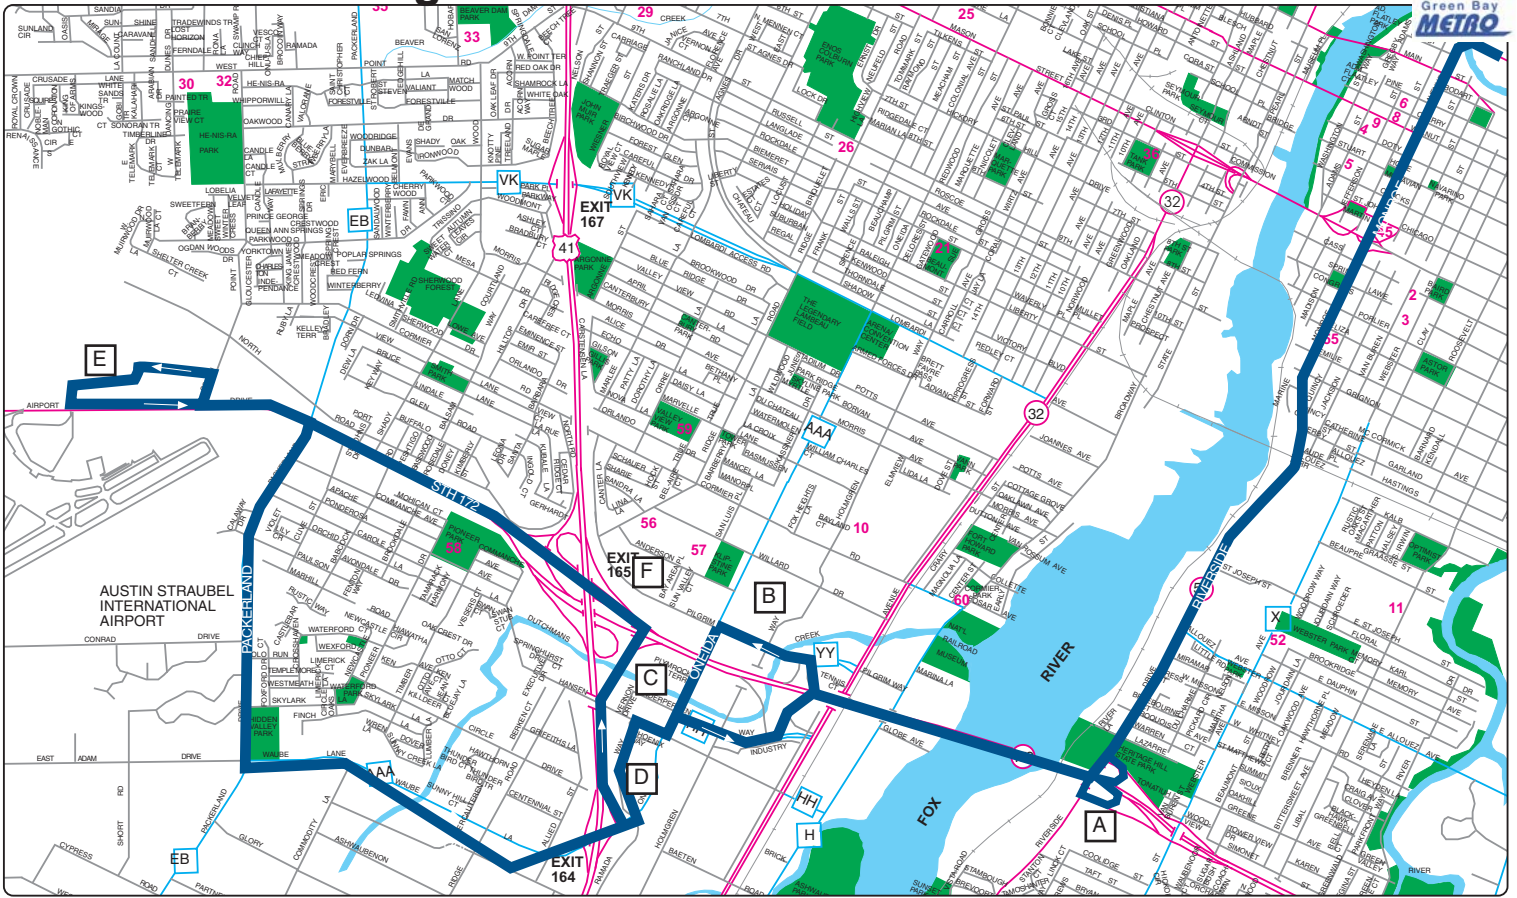

# 16- Oneida Gaming-Ashwaubenon

## ■ Weekday, Weekday Evening, and Saturday Service

Monday - Friday 5:45 AM - 9:45 PM (with last bus departing the Transportation Center at 8:45 PM)

Saturday 7:45 AM - 6:45 PM (with last bus departing the Transportation Center at 5:45 PM)

### Hourly Service

Transportation Center	:45
Riverside & St. Joseph	:53
Bay Park Square	:59
Hansen & Ramada	:03
STH 172 & Babcock	:07
Oneida Casino	:10

### Hourly Service

STH 172 & Packerland	:14
Packerland & Waube	:19
Ramada & Hansen	:25
STH 172 & Riverside	:32
Monroe & Porlier	:37
Transportation Center	:42

- A GB Correctional Institute
- B Bay Park Square/Shopko (pass outlet)
- C Wisconsin Dept of Transportation/DMV
- D Goodwill Industries
- E Oneida Bingo & Casino
- F Ashwaubenon High