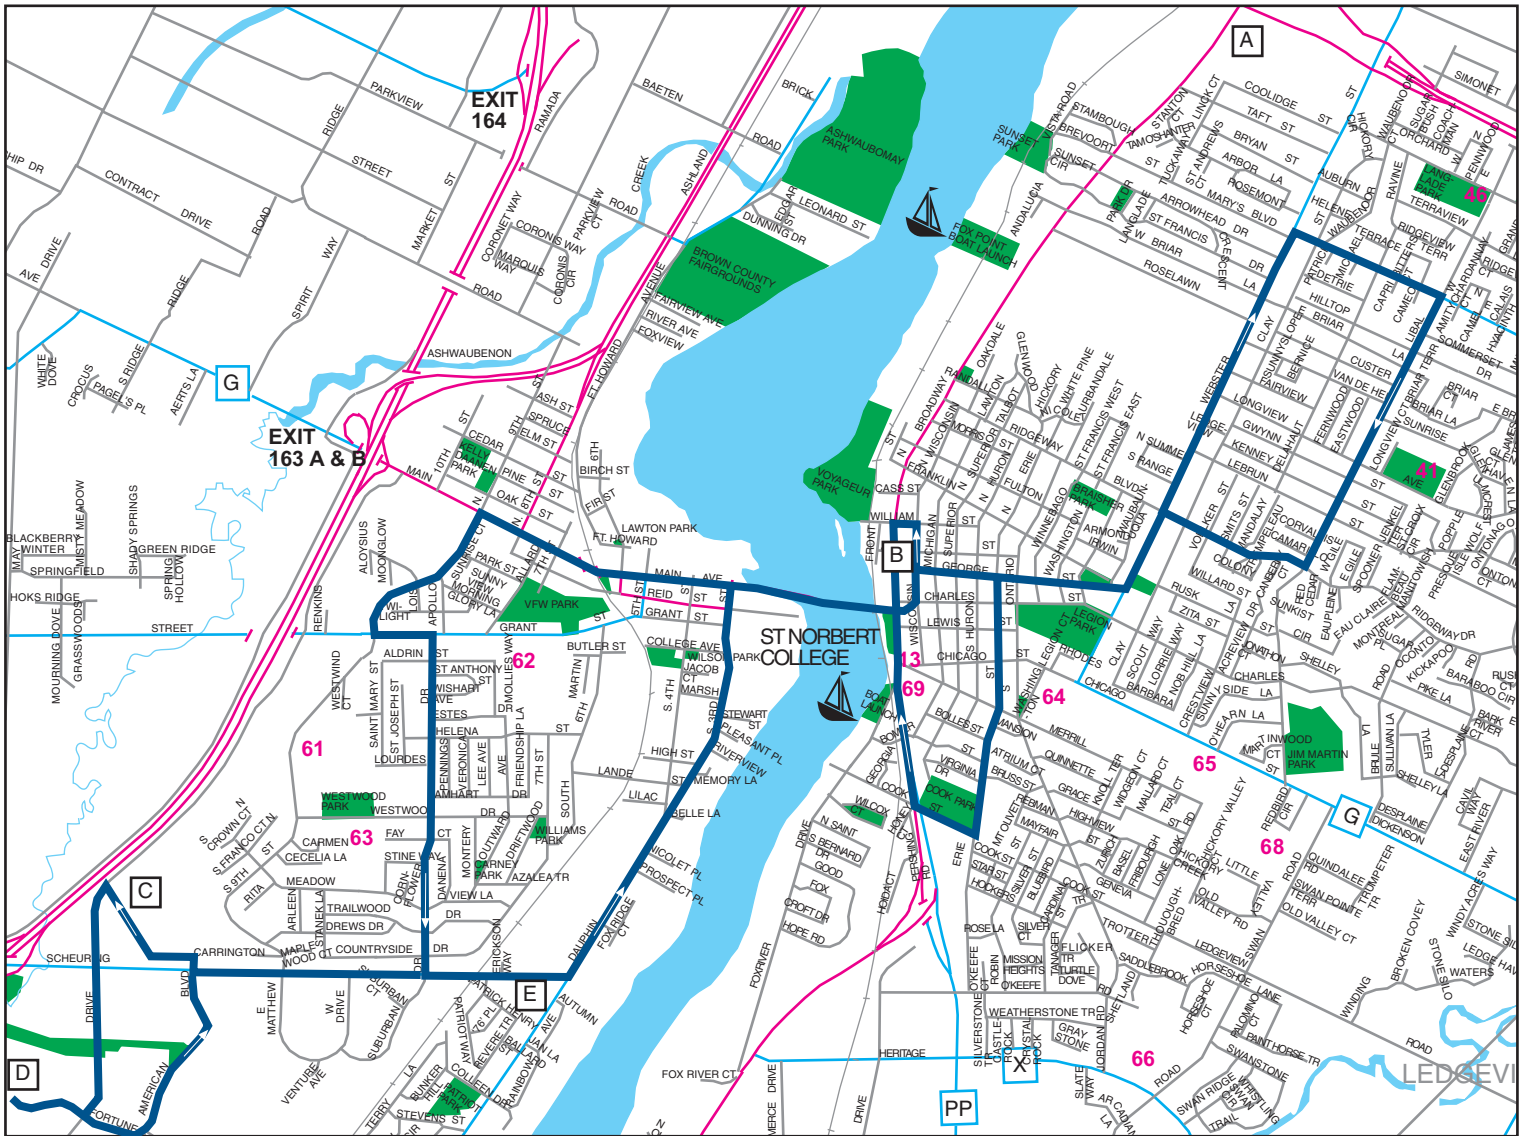

17- De Pere

■ Weekday, Weekday Evening, and Saturday Service

Monday - Friday 5:15 AM - 9:45 PM (with last bus arriving at Hoffman at 9:21 PM and traveling to the Transportation Center)

Saturday 7:15 AM - 6:45 PM (with last bus arriving at Hoffman at 6:21 PM then traveling to the Transportation Center)

Outbound	Hourly Service	Inbound	Hourly Service
Hoffman & Webster	:30	Humana	:06
Libal & Ridgeway	:35	Syble Hopp School	:12
George & Erie	:38	St. Norbert College	:15
Cook & Broadway	:42	Webster & George	:19
Shopko	:45	Hoffman & Webster	:24
9th & Main	:51		
Suburban & Helena	:55		
Wal-Mart	:00		

*Bus changes to inbound route 11-Allouez at Hoffman. Request to operator when boarding if transfer is needed to outbound route 17-De Pere at Hoffman.

- A** GB Correctional Institute
- B** Shopko (pass outlet)
- C** Wal-Mart
- D** Humana
- E** Syble Hopp School