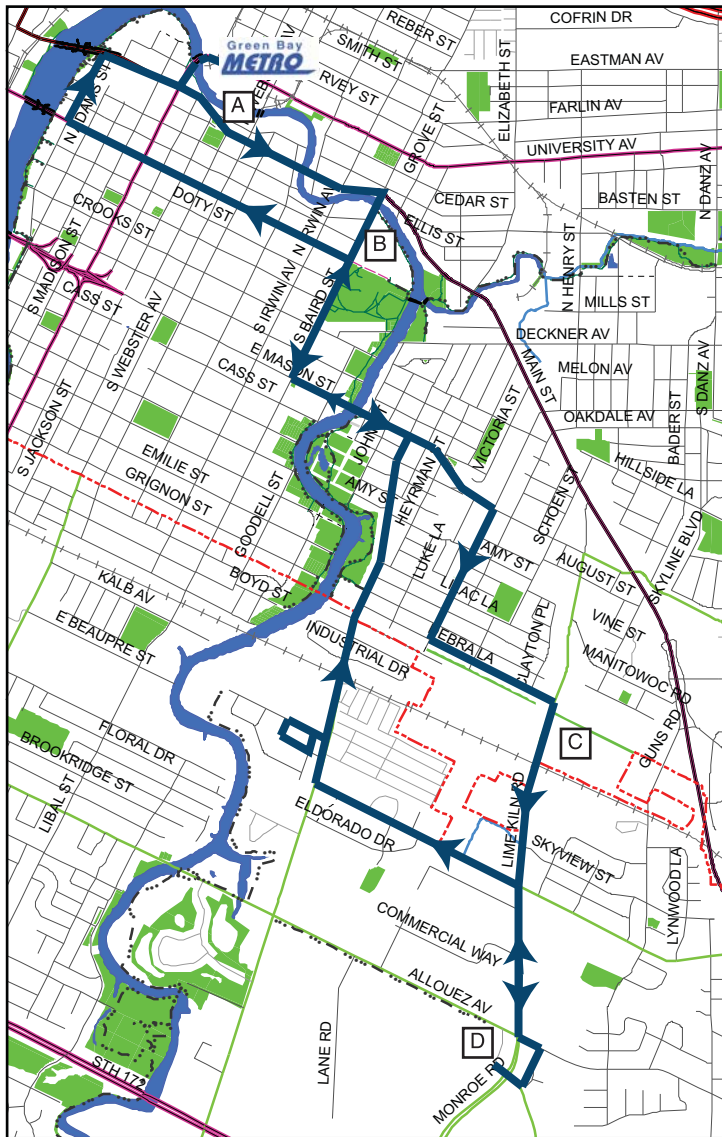

# 18 - Bellevue

## ■ Weekday, Weekday Evening, and Saturday Service

Monday - Friday 6:15 AM - 9:15 PM (with last bus departing the Transportation Center at 8:15 PM)

Saturday 7:15 AM - 6:15 PM (with last bus departing the Transportation Center at 5:15 PM)

### Outbound Hourly Service

Transportation Center	:15
Main & Irwin	:19
E. Mason & Bellevue	:25
Lime Kiln & Verlin	:33
Target/Copps	:36
-5 Minute Lay-over	

### Inbound Hourly Service

Verlin & Bellevue	:47
E. Mason & Hartung	:55
Walnut & Webster	:00
Washington & Main	:04
Transportation Center	:07

- A Greyhound Station
- B East High School
- C Kroc Center
- D Target / Copps