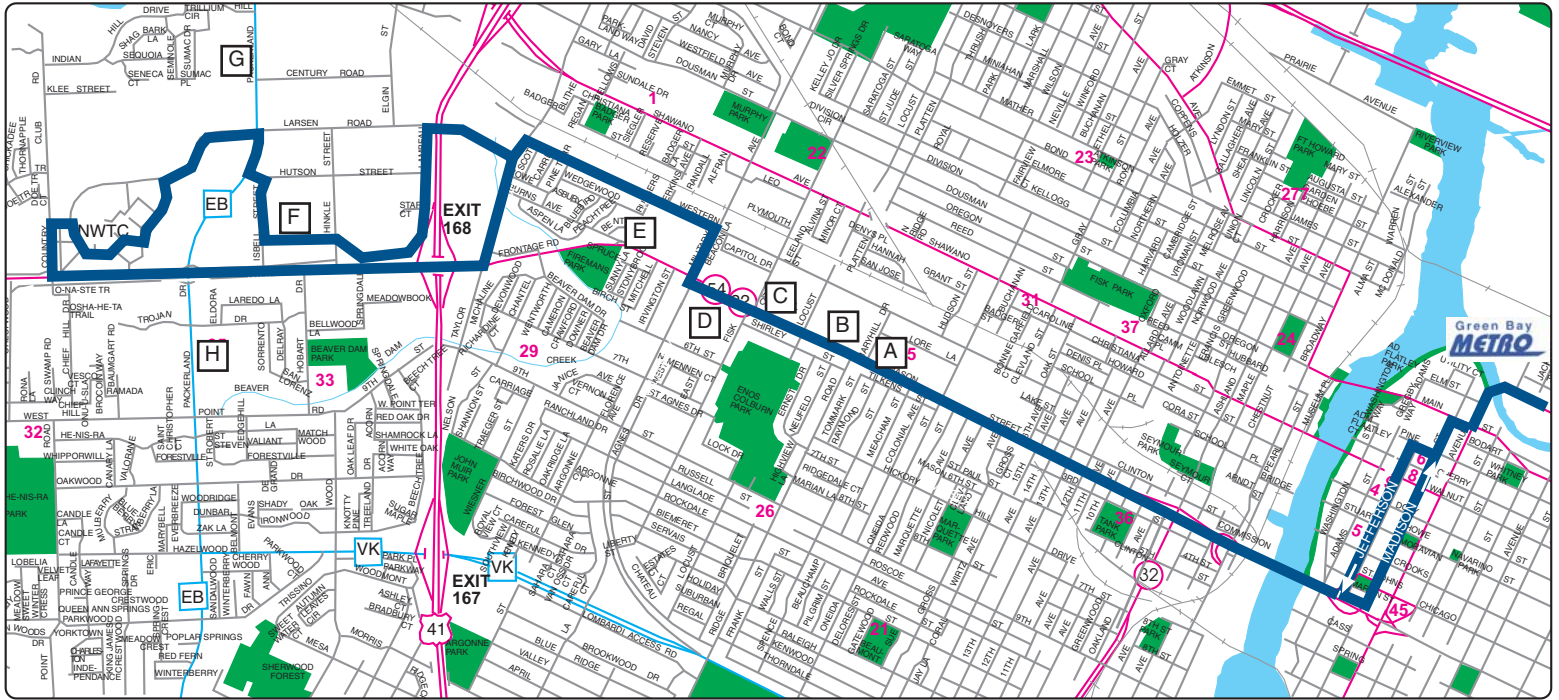

6 - West Mason-NWTC

Weekday & Weekday Evening Service

Monday - Friday 5:15 AM - 9:45 PM (with last bus departing the Transportation Center at 8:45 PM)

Outbound 1/2 Hour Service

Transportation Center	:15	:45
Jefferson & Crooks	:21	:51
Mason & 12th	:24	:54
Military & Mason	:28	:58
Western & Taylor	:33	:03
Wal-Mart	:36	:06
NWTC	:42	:12

Inbound 1/2 Hour Service

Western & Taylor	:49	:19
Mason & Military	:54	:24
Mason & 12th	:59	:29
Madison & Crooks	:03	:33
Transportation Center	:08	:38

Saturday Service

Saturday 7:45 AM - 6:45 PM (with last bus departing the Transportation Center at 5:45 PM)

Outbound Hourly Service

Transportation Center	:45
Jefferson & Crooks	:51
Mason & 12th	:54
Military & Mason	:58
Western & Taylor	:03
Wal-Mart	:06
NWTC	:12

Inbound Hourly Service

Western & Taylor	:19
Mason & Military	:24
Mason & 12th	:29
Madison & Crooks	:33
Transportation Center	:38

- **A** Franklin Middle School
- **B** Notre Dame Academy
- **C** Mason Manor
- **D** Green Bay Plaza
- **E** Goodwill Industries
- **F** Wal-Mart
- **G** Main Post Office
- **H** Southwest High School