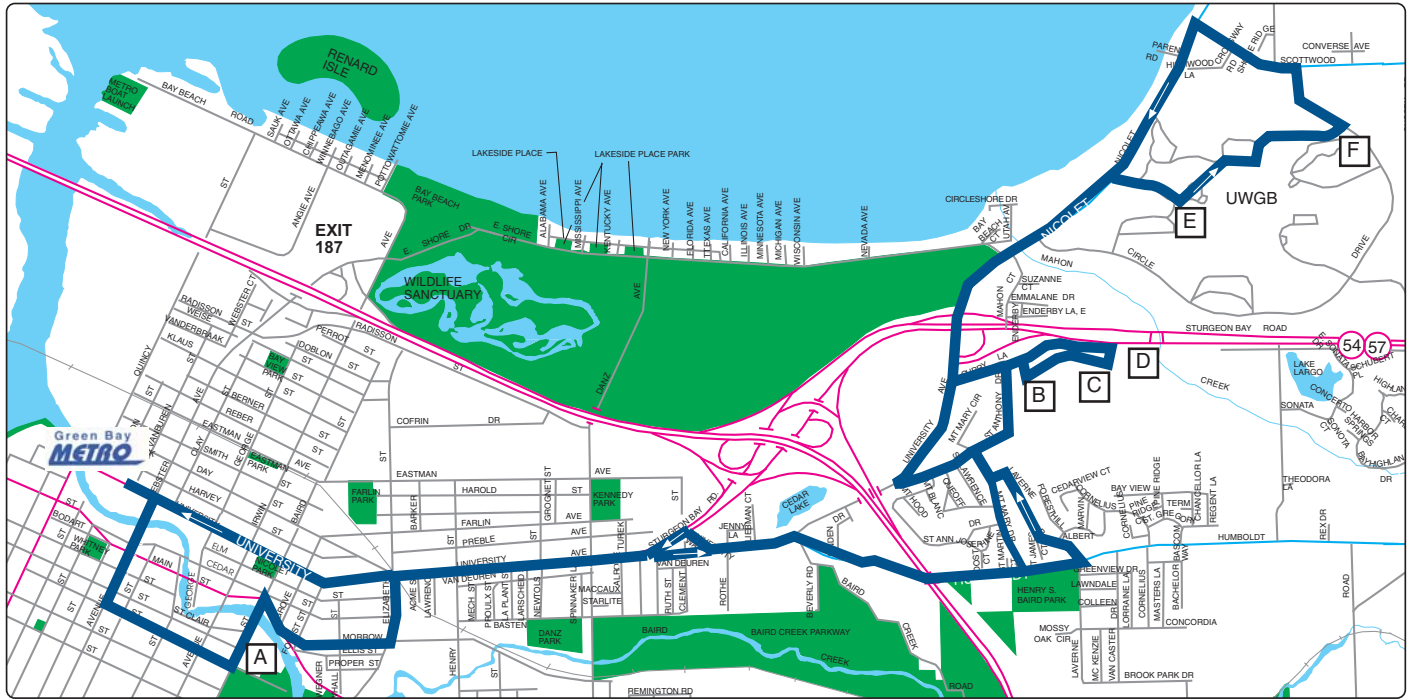

7- UWGB-Schmitt Park

Weekday Service

Monday - Friday 5:15 AM - 5:45 PM

Outbound 1/2 Hour Service

Metro Center	:15	:45
Baird & Walnut	:20	:50
University & Elizabeth	:24	:54
University & Humboldt	:29	:59
NEW Curative	:36	:06
B.C. Mental Health	:39	:09
UWGB Library	:44	:14

Inbound 1/2 Hour Service

Circle & Scottwood	:48	:18
Nicolet & East Shore	:52	:22
Mt. Mary & Humboldt	:55	:25
University & Humboldt	:59	:29
University & Henry	:03	:33
Metro Center	:08	:38

Weekday Evening & Saturday Service

Monday-Friday 5:45 PM - 9:45 PM (with last bus departing the Transportation Center at 8:45 PM)

Saturday 7:45 AM-6:45 PM (with last bus departing the Transportation Center at 5:45 PM)

Outbound Hourly Service

Metro Center	:45
Baird & Walnut	:50
University & Elizabeth	:54
University & Humboldt	:59
NEW Curative	:06
B.C. Mental Health	:09
UWGB Library	:14

Inbound Hourly Service

Circle & Scottwood	:18
Nicolet & East Shore	:22
Mt. Mary & Humboldt	:25
University & Humboldt	:29
University & Henry	:33
Metro Center	:38

- **A** East High School
- **B** NEW Curative Rehab. Center
- **C** Brown County Jail
- **D** Brown County Community Treatment Center
- **E** UWGB Cofrin Library
- **F** UWGB Student Housing